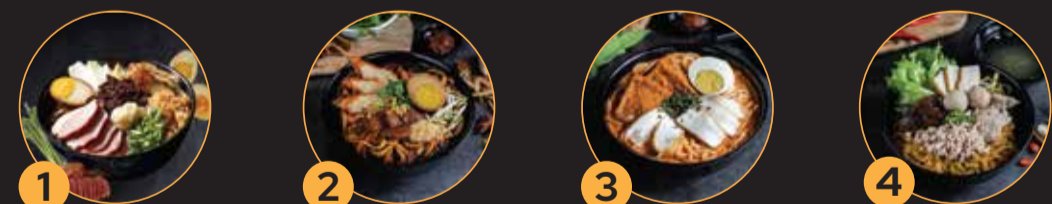

*NO PORK, NO LARD

1 SMOKED DUCK LOR MEE 2 LOR MEE 3 LAKSA 4 MINCED MEAT NOODLES